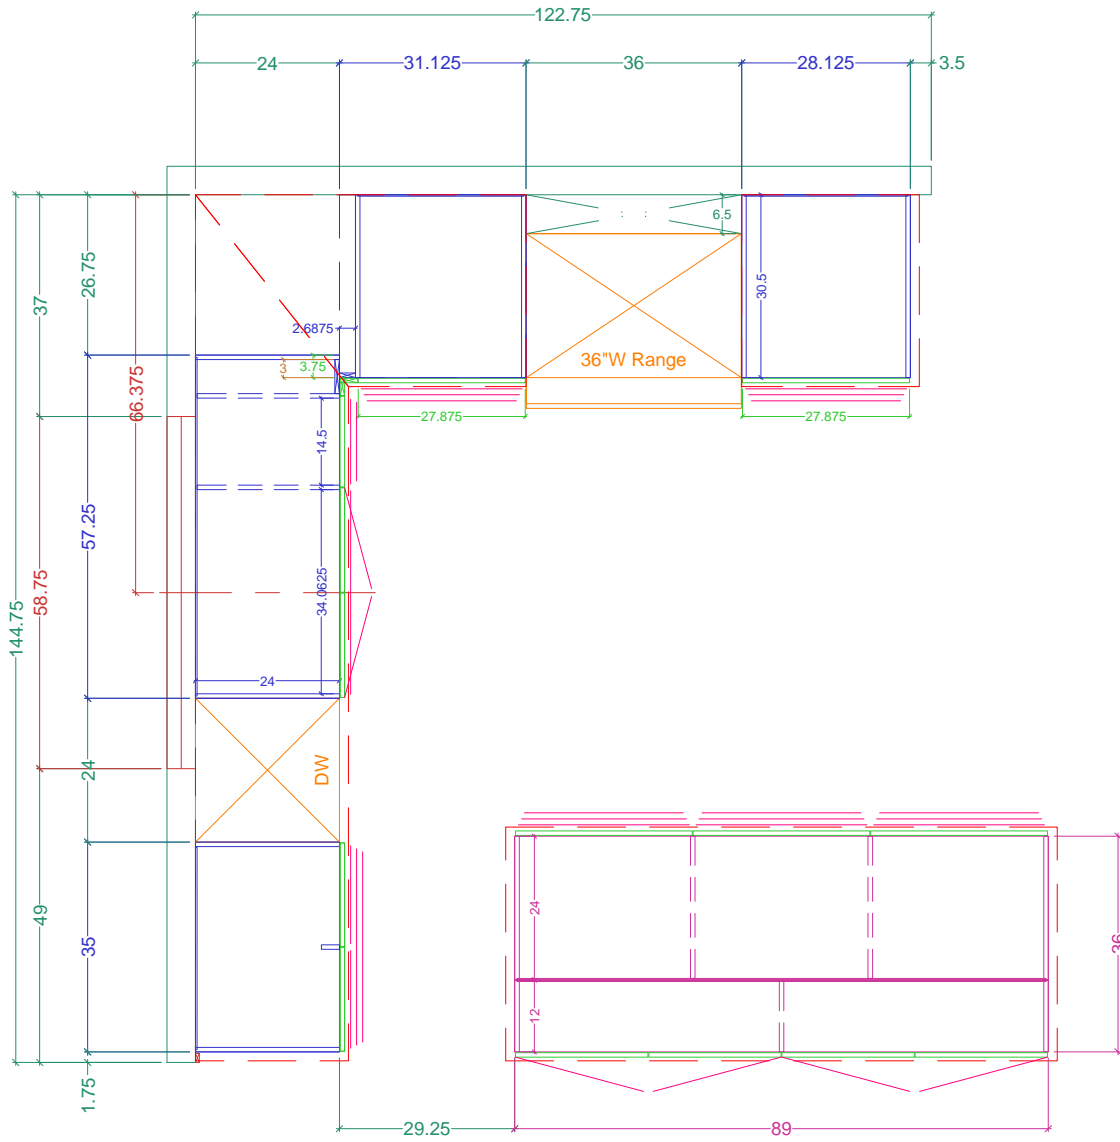

Legend

- Wall Veneer
- Framing
- Base Cabinetry
- Upper Cabinetry
- Full-height Cabinetry
- Doors/DWR Fronts
- Counters
- Casings & Mouldings
- Electrical
- Plumbing - Waste
- Plumbing - Supply
- Plumbing - Gas

PLAN View - CABINETs

Name: Tan--Shoshone

Scale: 3/8" = 1' 0"

Size: 'A' 8.5" x 11"

Dr. by: Brian

Project: KITCHEN Cabinetry

REV:

Date: 04.27.2019