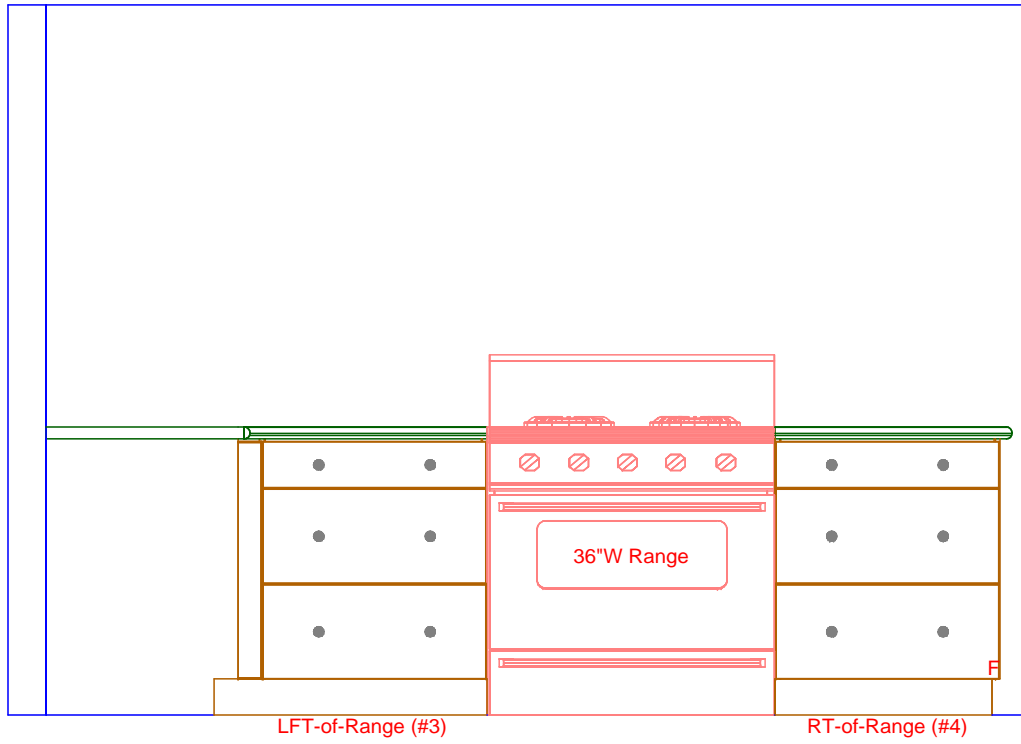

-----88.750-----
-----52.750-----
-----52.750-----
-----1.500-----
-----36.000-----
-----30.000-----
-----4.500-----

-----24.000----------31.125-----*-----36.000-----*-----28.125-----**
-----122.750----------3.500-----*

1 KITCHEN ELEVATION - RANGE WALL
SCALE: 1/2" = 1' 0"

Classic Bath Designs, Inc.
11544 Sheldon St., Sun Valley, CA 91352
818.767.1144 fax: 818.767.1278

Cust: Tan for Shoshone	PO# KITCHEN	Scale: As Noted	
Approved _____	Job: FL-S_StG/OakRFT:perSample_IntEB:StG	Size: A	Dr By: Brian 04/27/2019

K.2