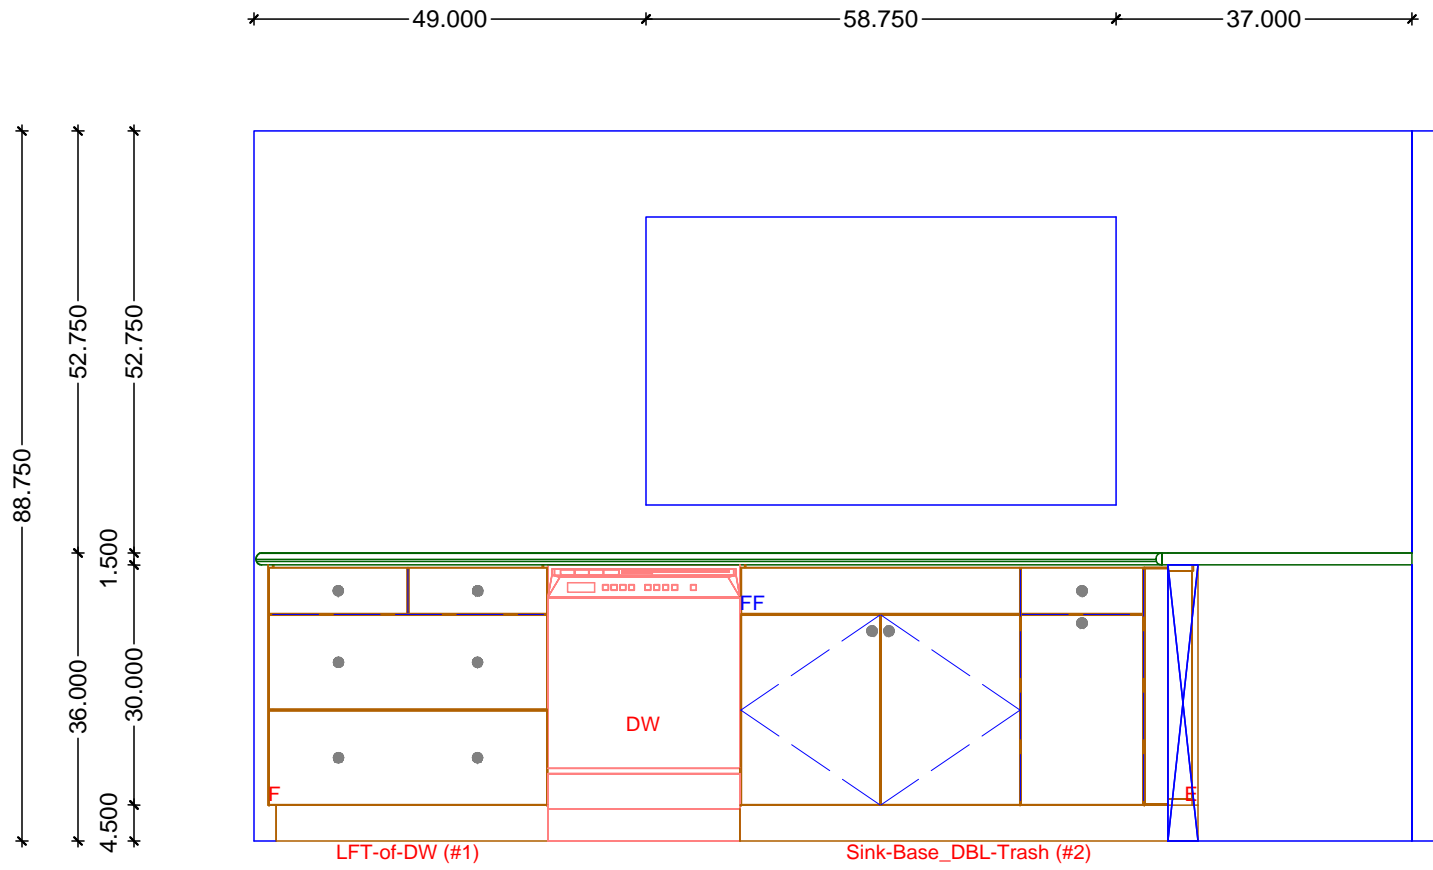

KITCHEN CABINETRY FLOOR PLAN  
 SCALE: 3/8" = 1' 0"

**Classic Bath Designs, Inc.**  
 11544 Sheldon St., Sun Valley, CA 91352  
 818.767.1144 fax: 818.767.1278

Cust: Tan for Shoshone	PO# KITCHEN	Scale: As Noted	K.0
Approved _____	Job: FL-S_StG/OakRFT:perSample_IntEB:StG	Size: A Dr By: Brian 04/27/2019	

1 KITCHEN ELEVATION - SINK WALL  
SCALE: 1/2" = 1' 0"

**Classic Bath Designs, Inc.**  
11544 Sheldon St., Sun Valley, CA 91352  
818.767.1144 fax: 818.767.1278

Cust: Tan for Shoshone	PO# KITCHEN	Scale: As Noted	K.1
Approved _____	Job: FL-S_StG/OakRFT:perSample_IntEB:StG	Size: A Dr By: Brian 04/27/2019	

**K.2**

36.000  
36.000  
4.500  
30.000  
1.500

ISLE-Base\_Inside (#5)

89.000  
89.000

1 KITCHEN ELEVATION - ISLE INTERIOR  
SCALE: 1/2" = 1' 0"

36.000  
36.000  
4.500  
30.000  
1.500

ISLE-Base\_Outside (#6)

Size: A

Dr By: Brian

04/27/2019

**Rndr**