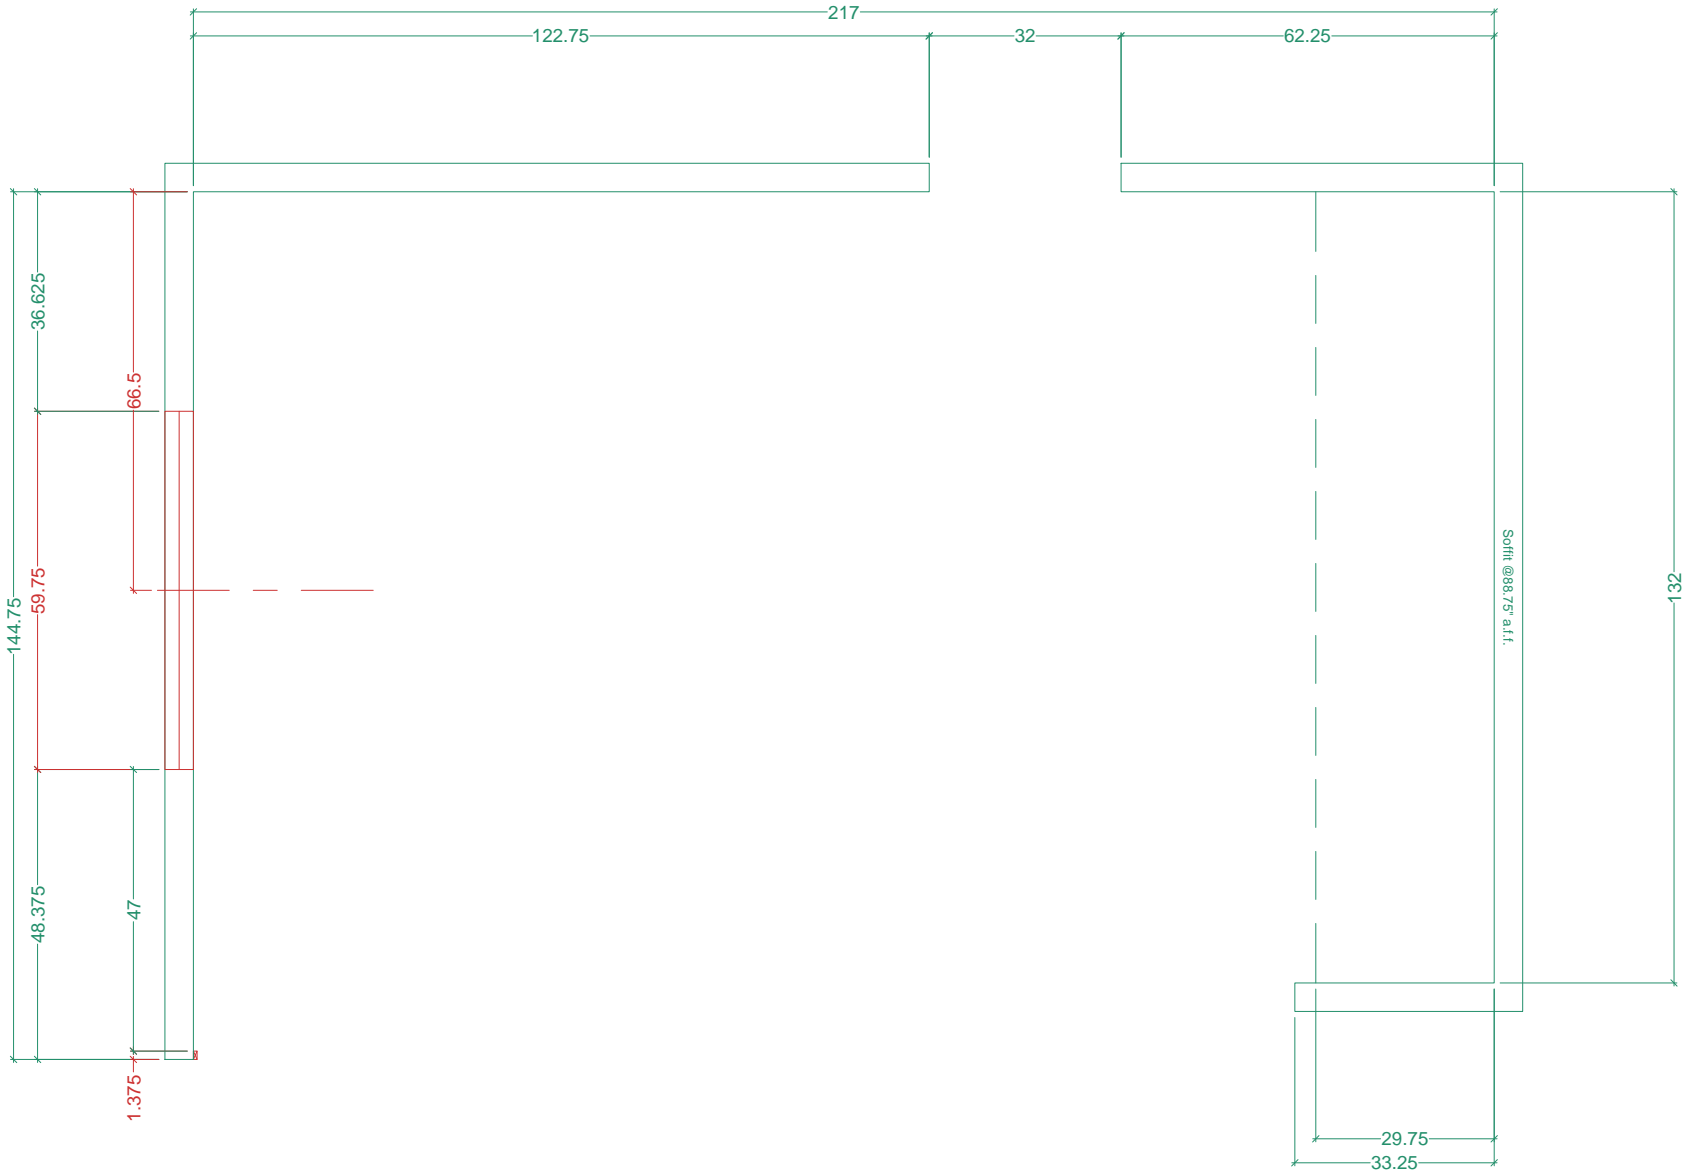

Legend

- Wall Veneer
- Framing
- Base Cabinetry
- Upper Cabinetry
- Full-height Cabinetry
- Doors/DWR Fronts
- Counters
- Casings & Mouldings
- Electrical
- Plumbing - Waste
- Plumbing - Supply
- Plumbing - Gas

PLAN View - WALLs

Name: Tan--Shoshone

Scale: 3/8" = 1' 0"

Size: 'A' 8.5" x 11"

Project: KITCHEN Cabinetry

PREV: 4/26

Dr. by: Brian

Date: 07.08.2019