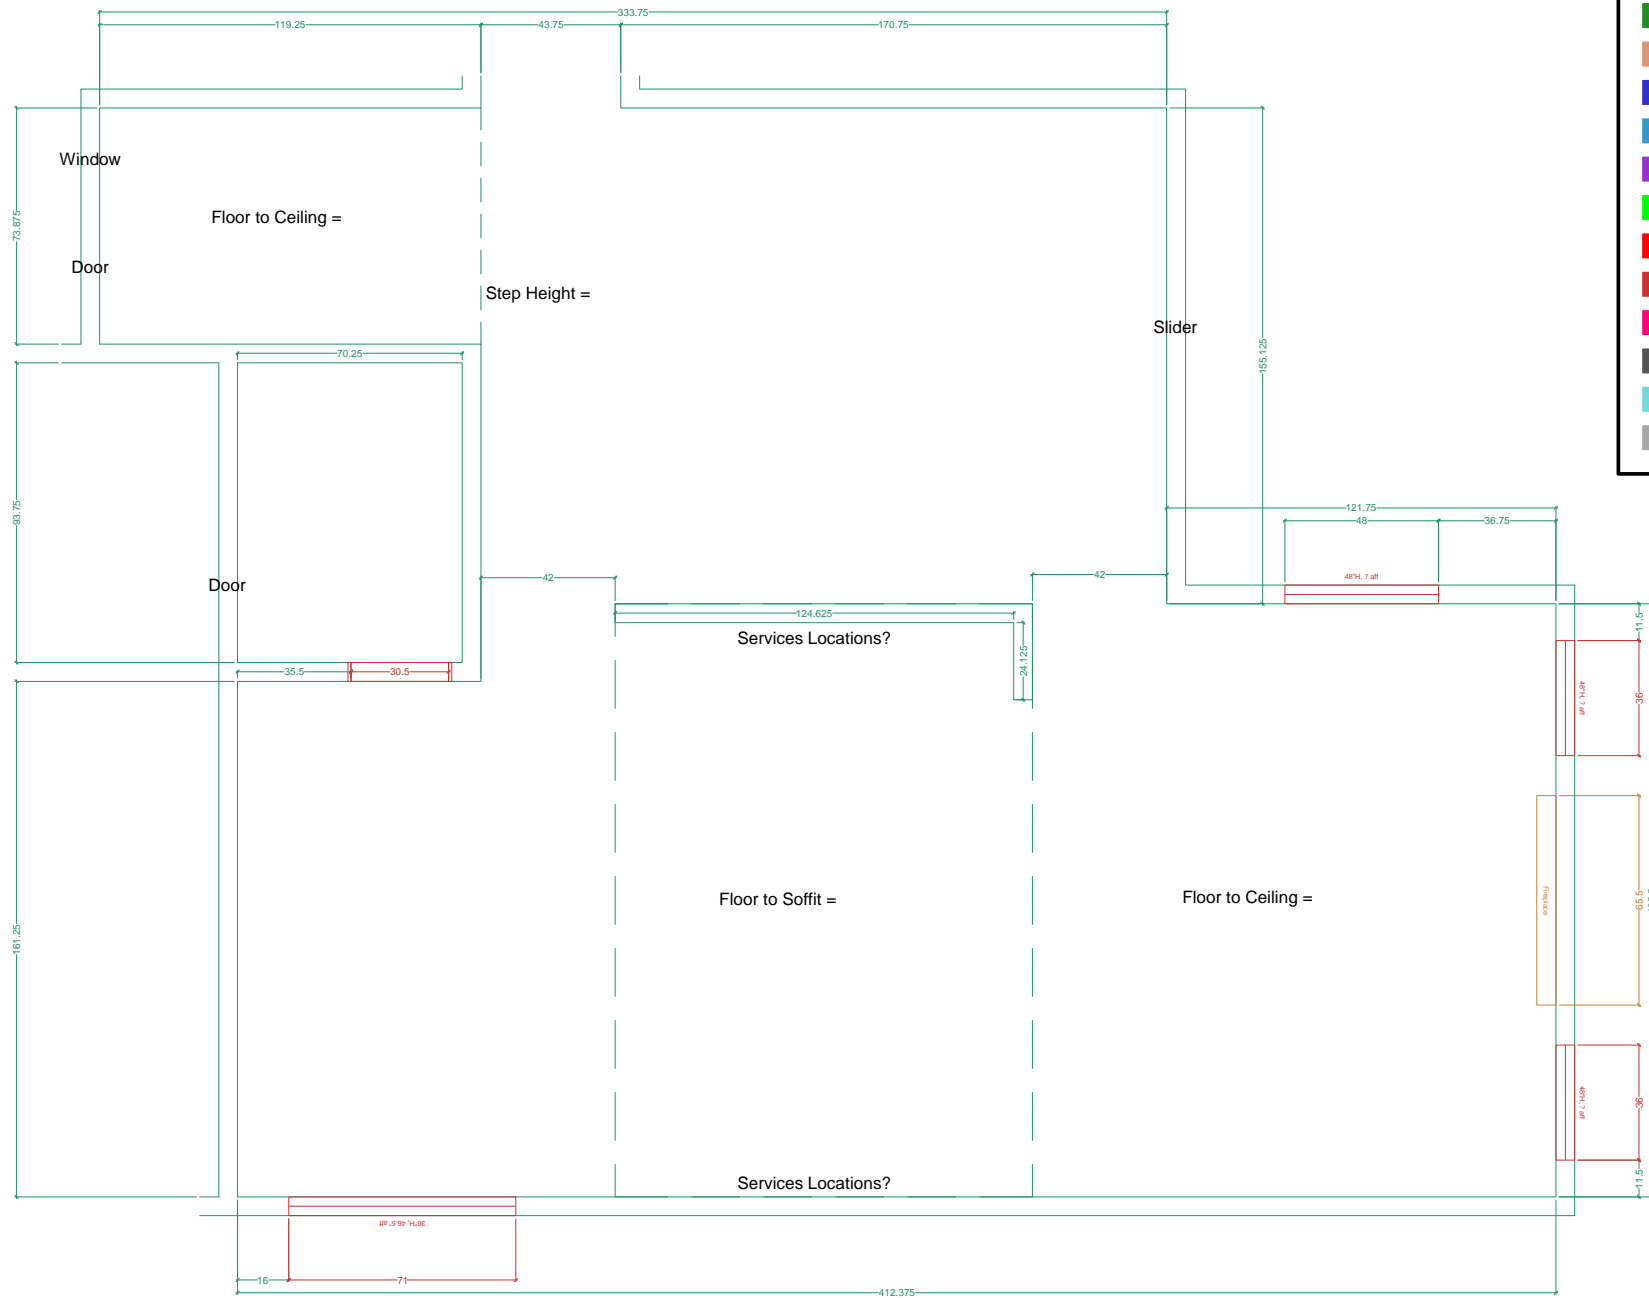

Legend

- Wall Veneer
- Framing
- Base Cabinetry
- Upper Cabinetry
- Full-height Cabinetry
- Doors/DWR Fronts
- Counters
- Casings & Mouldings
- Electrical
- Plumbing - Waste
- Plumbing - Supply
- Plumbing - Gas

PLAN View - the WALLs

Name: Turner, Dustin & Sara

Scale: 1:60

Size: 'A' 8.5" x 11"

Project: KITCHEN Cabinetry

PREV:

Dr. by: Brian

Date: 01.01.22