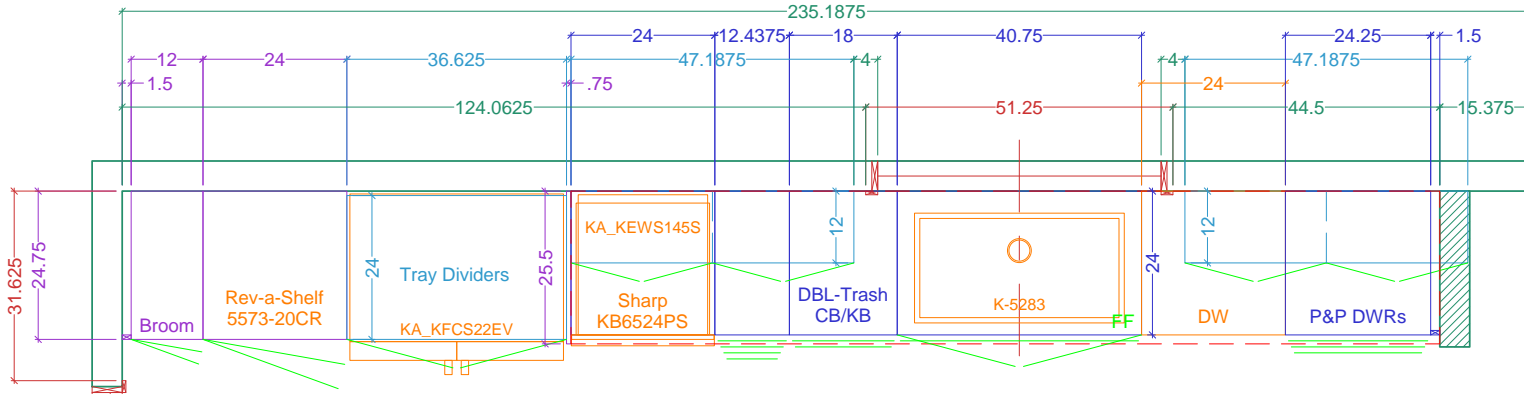

### Legend

- Wall Veneer
- Framing
- Base Cabinetry
- Upper Cabinetry
- Full-height Cabinetry
- Doors/DWR Fronts
- Counters
- Casings & Mouldings
- Electrical
- Plumbing - Waste
- Plumbing - Supply
- Plumbing - Gas

## PLAN View

Name: Weitekamp-Dincara

Scale: 3/8" = 1' 0"

Size: 'A' 8.5" x 11"

Project: KITCHEN Cabinetry

REV:

Dr. by: Brian

Date: 12.29.2014