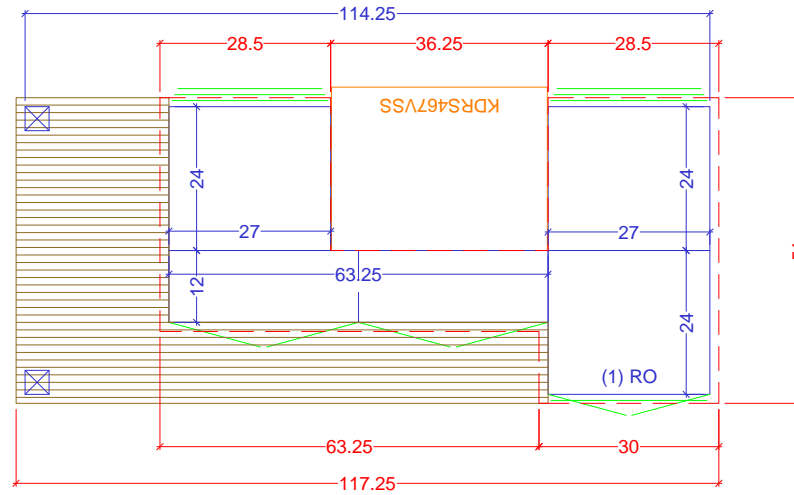

### Legend

- Wall Veneer
- Framing
- Base Cabinetry
- Upper Cabinetry
- Full-height Cabinetry
- Doors/DWR Fronts
- Counters
- Casings & Mouldings
- Electrical
- Plumbing - Waste
- Plumbing - Supply
- Plumbing - Gas

## PLAN View

Name: Weitekamp-Dincara

Scale: 3/8" = 1' 0"

Size: 'A' 8.5" x 11"

Project: KITCHEN Cabinetry

REV:

Dr. by: Brian

Date: 12.29.2014