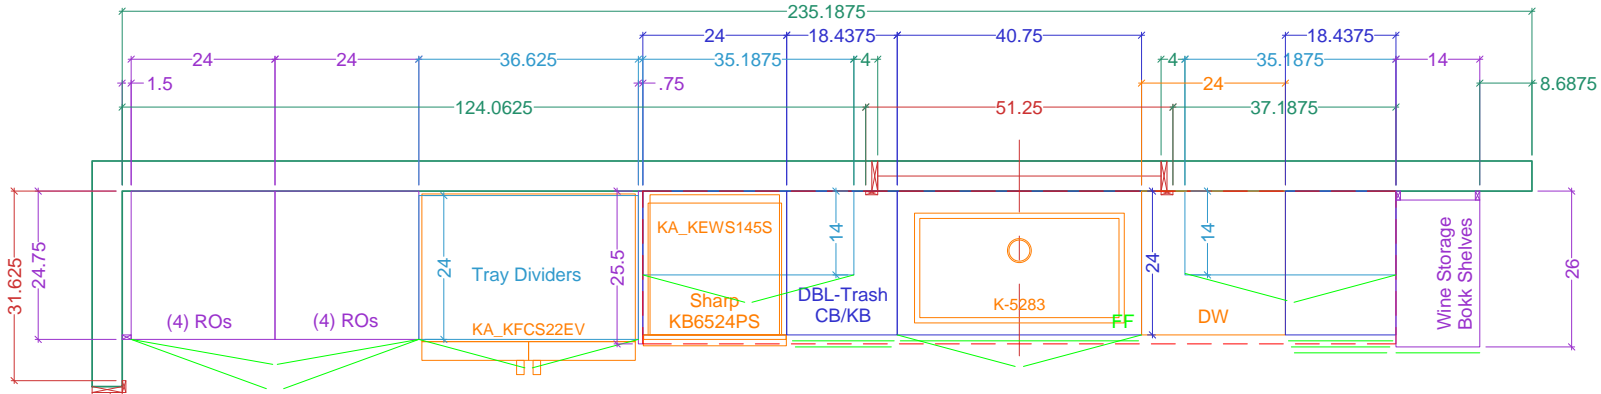

Legend

- Wall Veneer
- Framing
- Base Cabinetry
- Upper Cabinetry
- Full-height Cabinetry
- Doors/DWR Fronts
- Counters
- Casings & Mouldings
- Electrical
- Plumbing - Waste
- Plumbing - Supply
- Plumbing - Gas

PLAN View

Name: Weitekamp-Dincara

Scale: 3/8" = 1' 0"

Size: 'A' 8.5" x 11"

Dr. by: Brian

Project: KITCHEN Cabinetry

REV:

Date: 01.04.2015