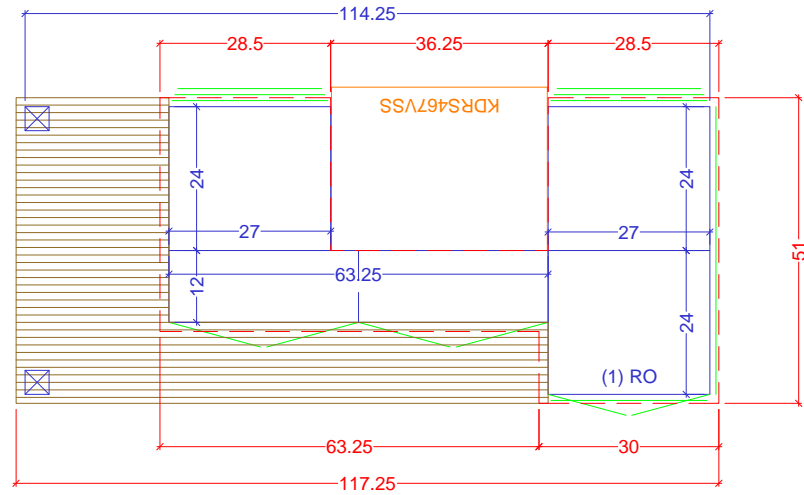

Legend

- Wall Veneer
- Framing
- Base Cabinetry
- Upper Cabinetry
- Full-height Cabinetry
- Doors/DWR Fronts
- Counters
- Casings & Mouldings
- Electrical
- Plumbing - Waste
- Plumbing - Supply
- Plumbing - Gas

PLAN View

Name: Weitekamp-Dincara

Scale: 3/8" = 1' 0"

Size: 'A' 8.5" x 11"

Dr. by: Brian

Project: KITCHEN Cabinetry

REV:

Date: 01.04.2015